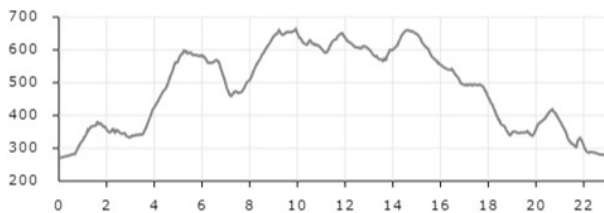

GFB 2024-02-29 Vaux-en-Bugey

23.1 km

868 m

GFB 2024-02-29 Vaux-en-Bugey